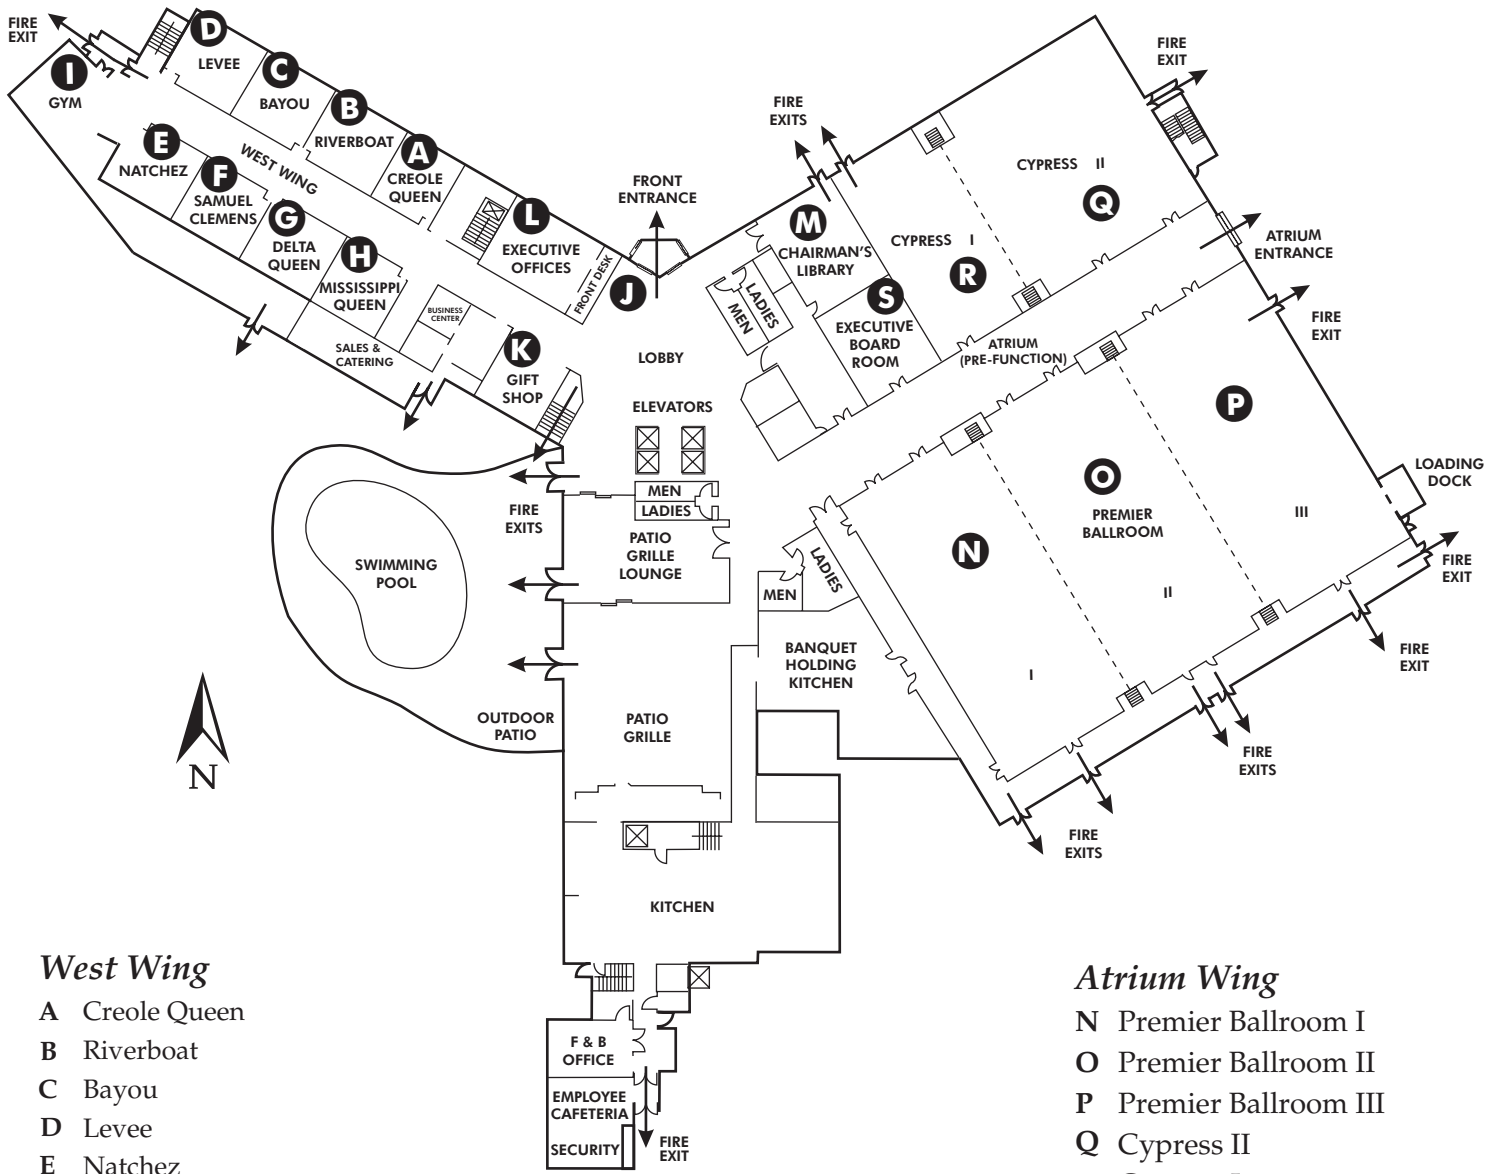

Hotel Facilities

- West Wing**
- A Creole Queen
 - B Riverboat
 - C Bayou
 - D Levee
 - E Natchez
 - F Samuel Clemens
 - G Delta Queen
 - H Mississippi Queen
 - I Gym

- Lobby**
- J Front Desk
 - K Gift Shop
 - L Executive Offices
 - M Chairman's Library

- Atrium Wing**
- N Premier Ballroom I
 - O Premier Ballroom II
 - P Premier Ballroom III
 - Q Cypress II
 - R Cypress I
 - S Executive Board Room

CROWNE PLAZA®
 BATON ROUGE
THE PLACE TO MEET.