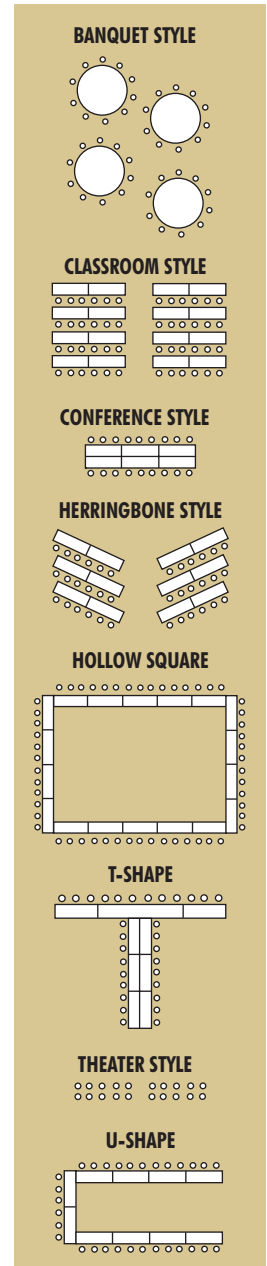

Accommodations

- 294 Guest Rooms including 14 Suites and a Full Service Concierge Level
- Surround travertine and granite bathrooms
- Flat Screen LCD TVs
- iPod Docking Station/Clock Radio
- Premium Cable/Pay-Per-View
- High Speed Wireless Internet in every room
- Room Service
- Crowne Plaza Sleep Advantage Bedding

Seating Options

The Crowne Plaza Baton Rouge can provide most audio/visual and exhibition services in-house. The following seating arrangements may vary depending on your audio/visual requirements and guaranteed numbers.

MEETING ROOM	SIZE	SQUARE FEET	THEATER	CLASSRM.	CONF.	BANQUET	RCPTN.	CEILING HEIGHT
Premier Ballroom	150' x 100'	15,000	2,100	1,050	-	1,500	2,475	18'
Premier I	50' x 100'	5,000	700	350	-	500	825	18'
Premier II	50' x 100'	5,000	700	350	-	500	825	18'
Premier III	50' x 100'	5,000	700	350	-	500	825	18'
Atrium (Pre-Function)	160' x 25'	4,000	-	-	-	-	-	22'
Cypress Ballroom	100' x 60'	6,000	750	400	-	525	800	10'
Cypress I	35' x 60'	2,100	250	140	-	175	300	10'
Cypress II	65' x 60'	3,900	500	260	-	350	500	10'
Executive Boardroom	25' x 30'	750	-	-	16	-	-	9'8"
Chairman's Library	25' x 30'	750	-	-	16	-	-	9'8"
Mississippi & Delta Queen	24' x 48'	1,152	100	70	50	80	150	9'8"
Mississippi Queen	24' x 24'	576	50	35	25	40	75	9'8"
Delta Queen	24' x 24'	576	50	35	25	40	75	9'8"
Samuel Clemens & Natchez	24' x 48'	1,152	100	70	50	80	150	9'8"
Samuel Clemens	24' x 24'	576	50	35	25	40	75	9'8"
Natchez	24' x 24'	576	50	35	25	40	75	9'8"
Bayou & Levee	24' x 48'	1,152	100	70	50	80	150	9'8"
Bayou	24' x 24'	576	50	35	25	40	75	9'8"
Levee	24' x 24'	576	50	35	25	40	75	9'8"
Riverboat	24' x 24'	576	50	35	24	40	100	9'8"
Creole Queen	20' x 24'	480	40	30	20	35	80	9'8"
Meeting Room 253	18' x 24'	432	46	25	25	32	50	8'
Meeting Room 254	18' x 24'	432	46	25	25	32	50	8'